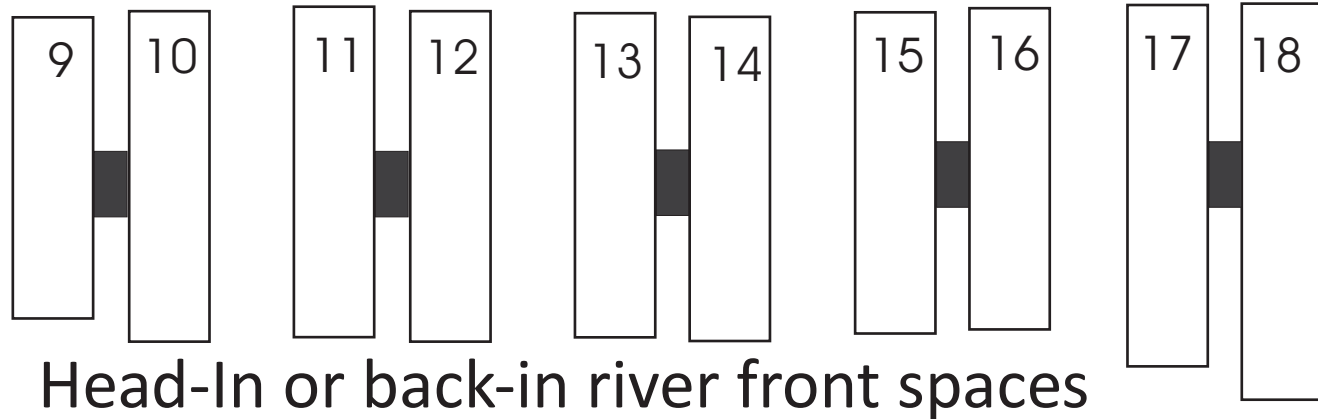

Salmon River

Head-In or back-in river front spaces

Pull-thru spaces on lawn

Swiftwater RV Park

208.839.2700

swiftwaterrv.com

Restrooms | Showers
Laundromat

Entrance into
RV Park